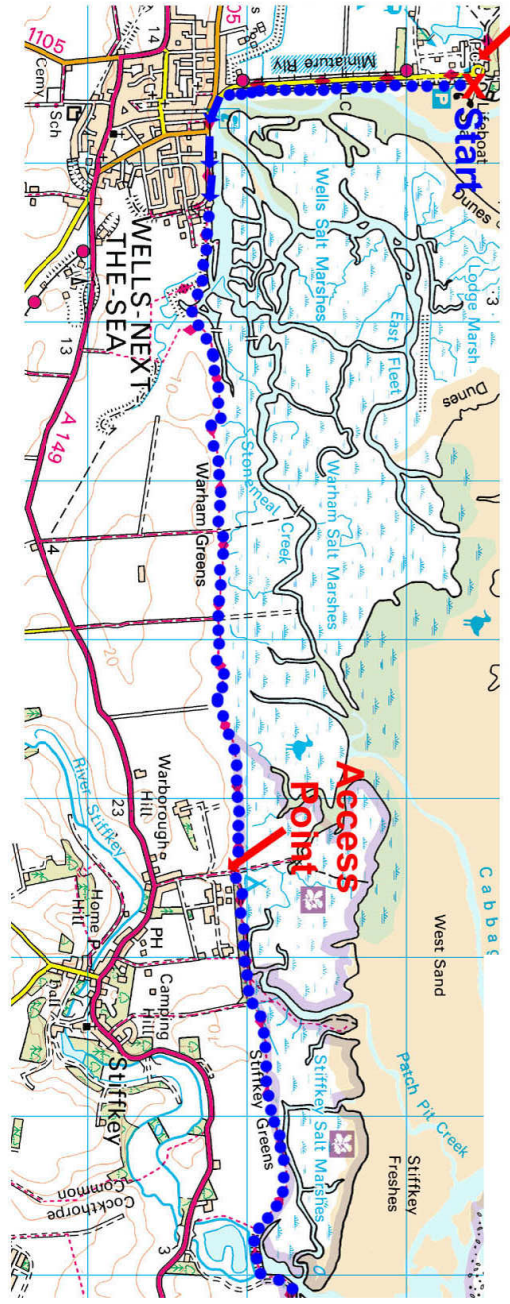

Parking

Stage 4
Wells to Cley
11.14 miles
1 square = 1km