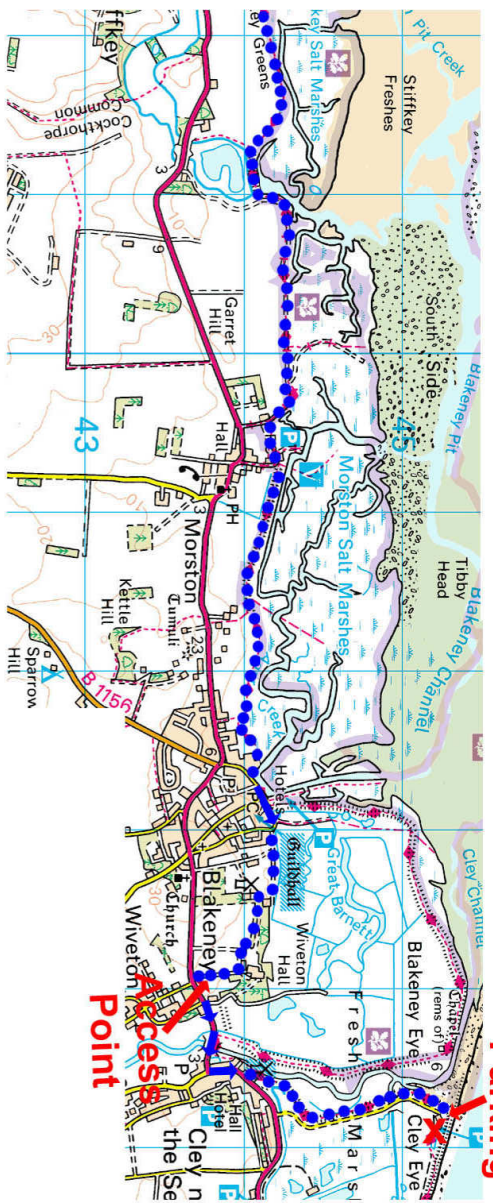

Parking

Stage 4
Wells to Cley
11.14 miles
1 square = 1km