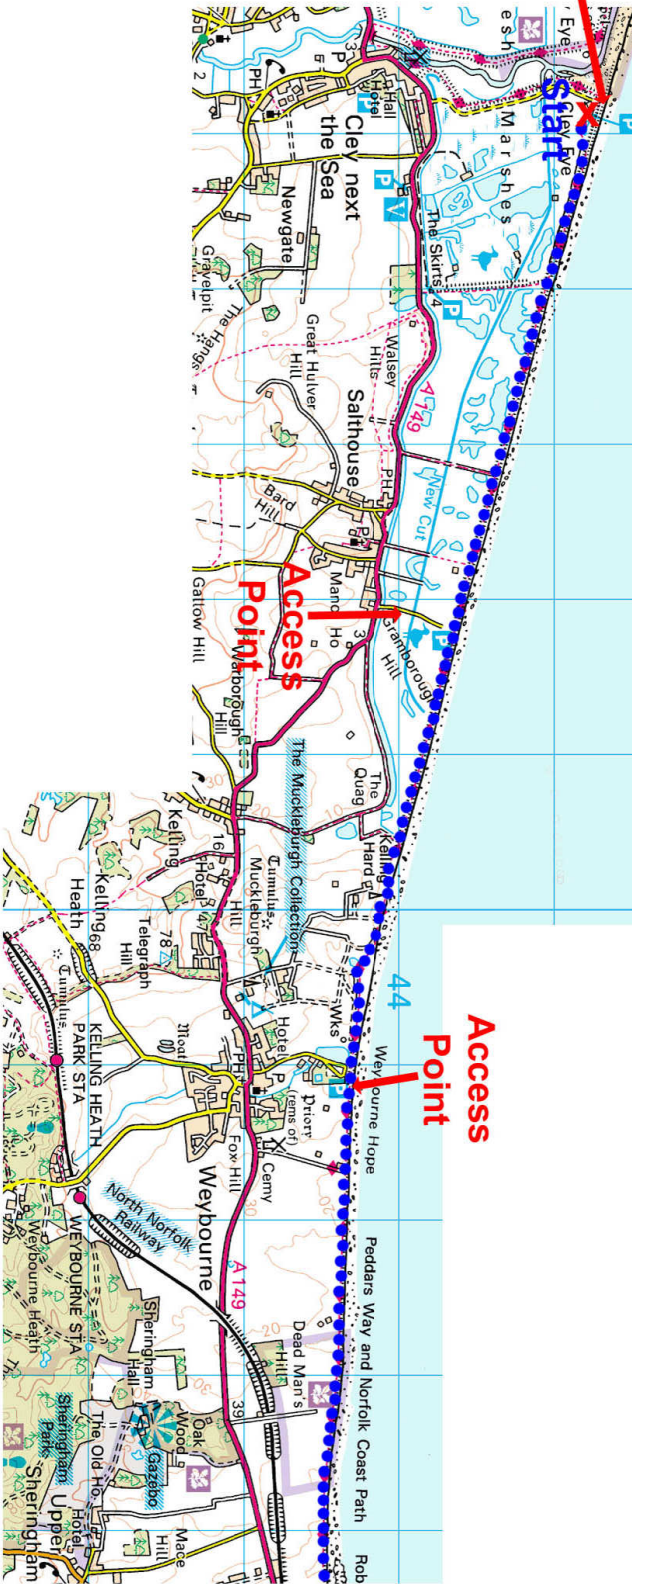

Parking

Stage 5
Cley to Cromer
10.81 miles
1 square = 1km