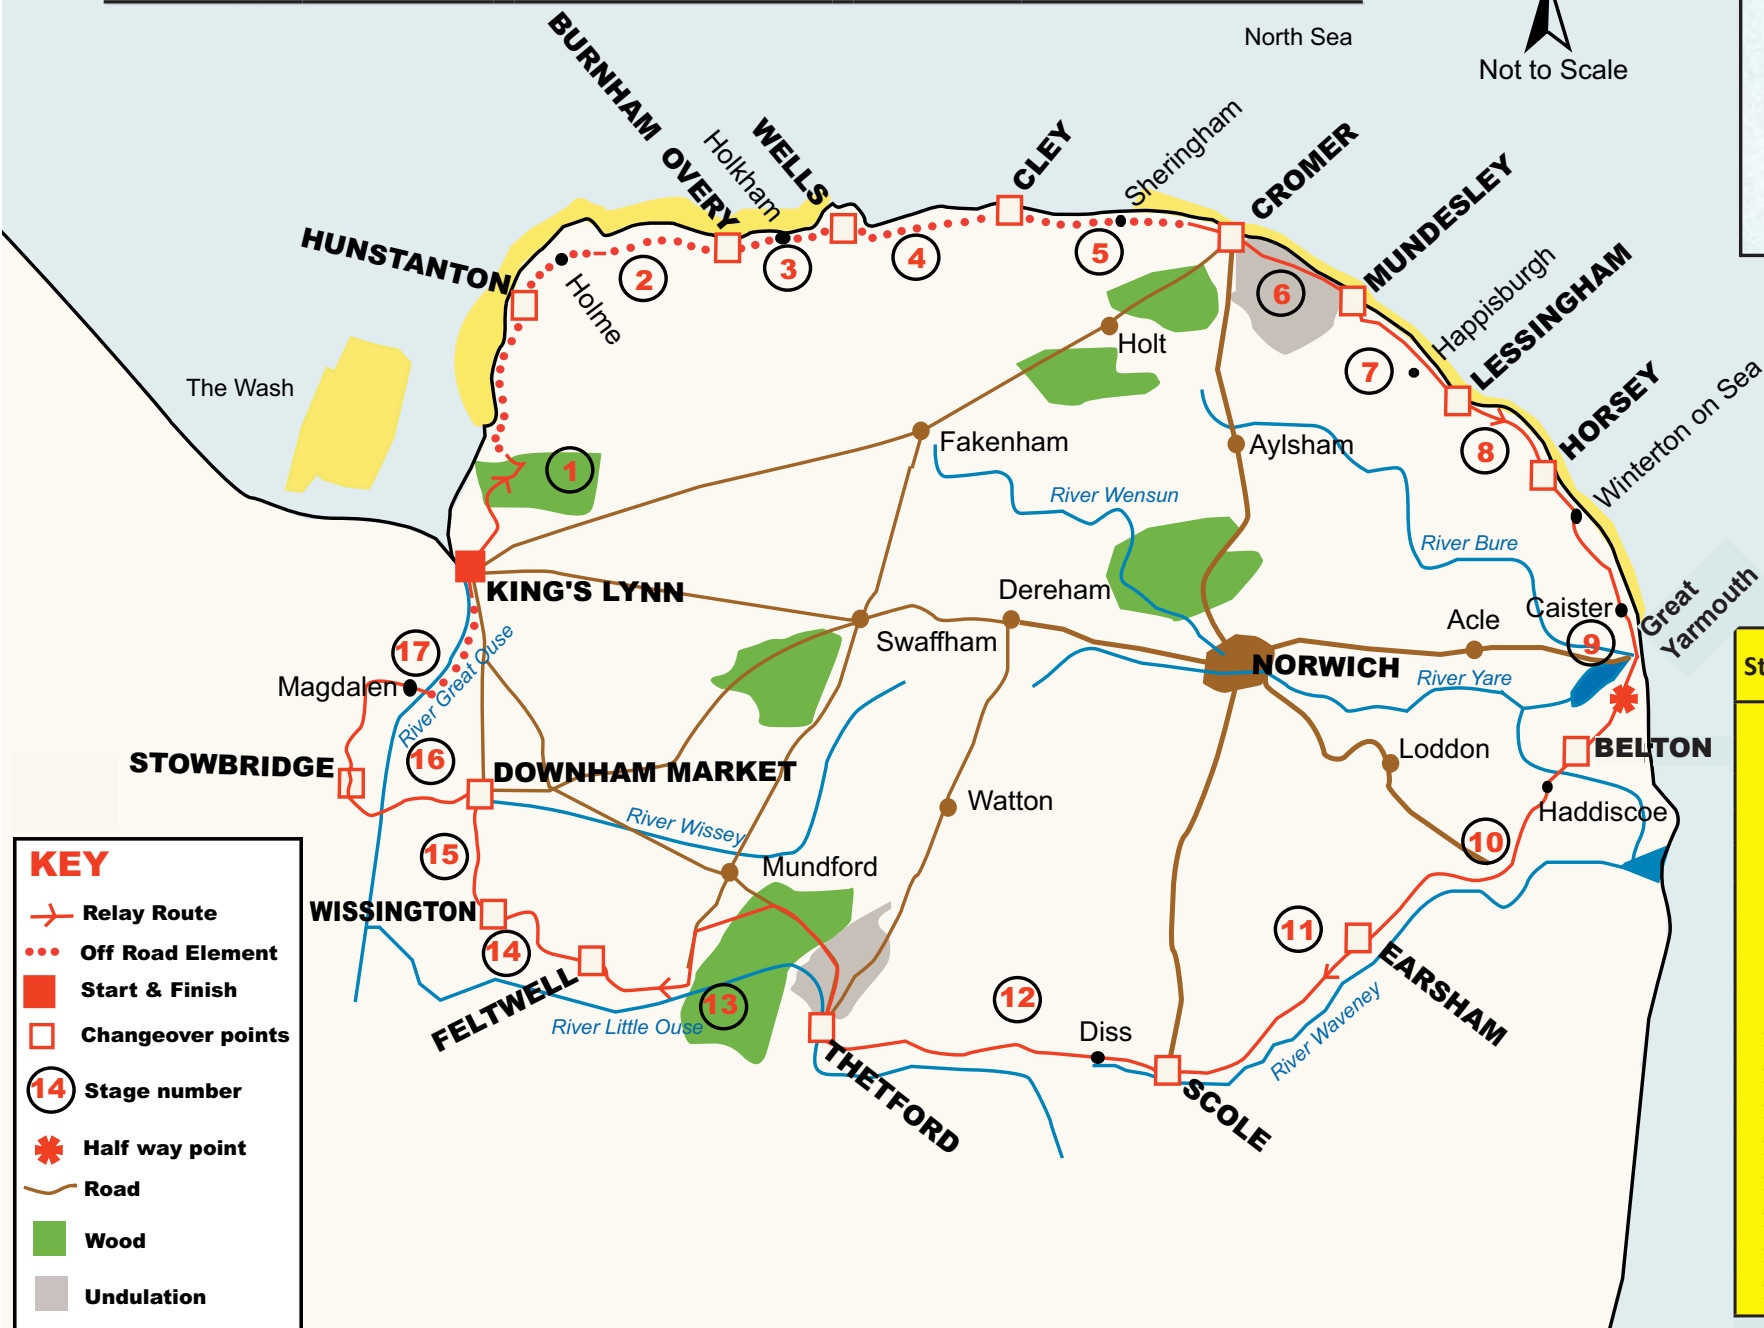

THE ROUND NORFOLK RELAY COURSE

KEY

- Relay Route
- Off Road Element
- Start & Finish
- Changeover points
- Stage number
- Half way point
- Road
- Wood
- Undulation

DISTANCES (MILES)

Stage	Distance	Run Distance
1	16.32	16.32
2	14.06	30.38
3	5.76	36.14
4	11.14	47.28
5	10.81	58.09
6	7.90	65.99
7	9.24	75.23
8	7.52	82.75
9	16.60	99.35
10	18.13	117.48
11	12.45	129.93
12	19.67	149.60
13	13.25	162.85
14	7.27	170.12
15	10.59	180.71
16	5.49	186.20
17	11.73	197.93